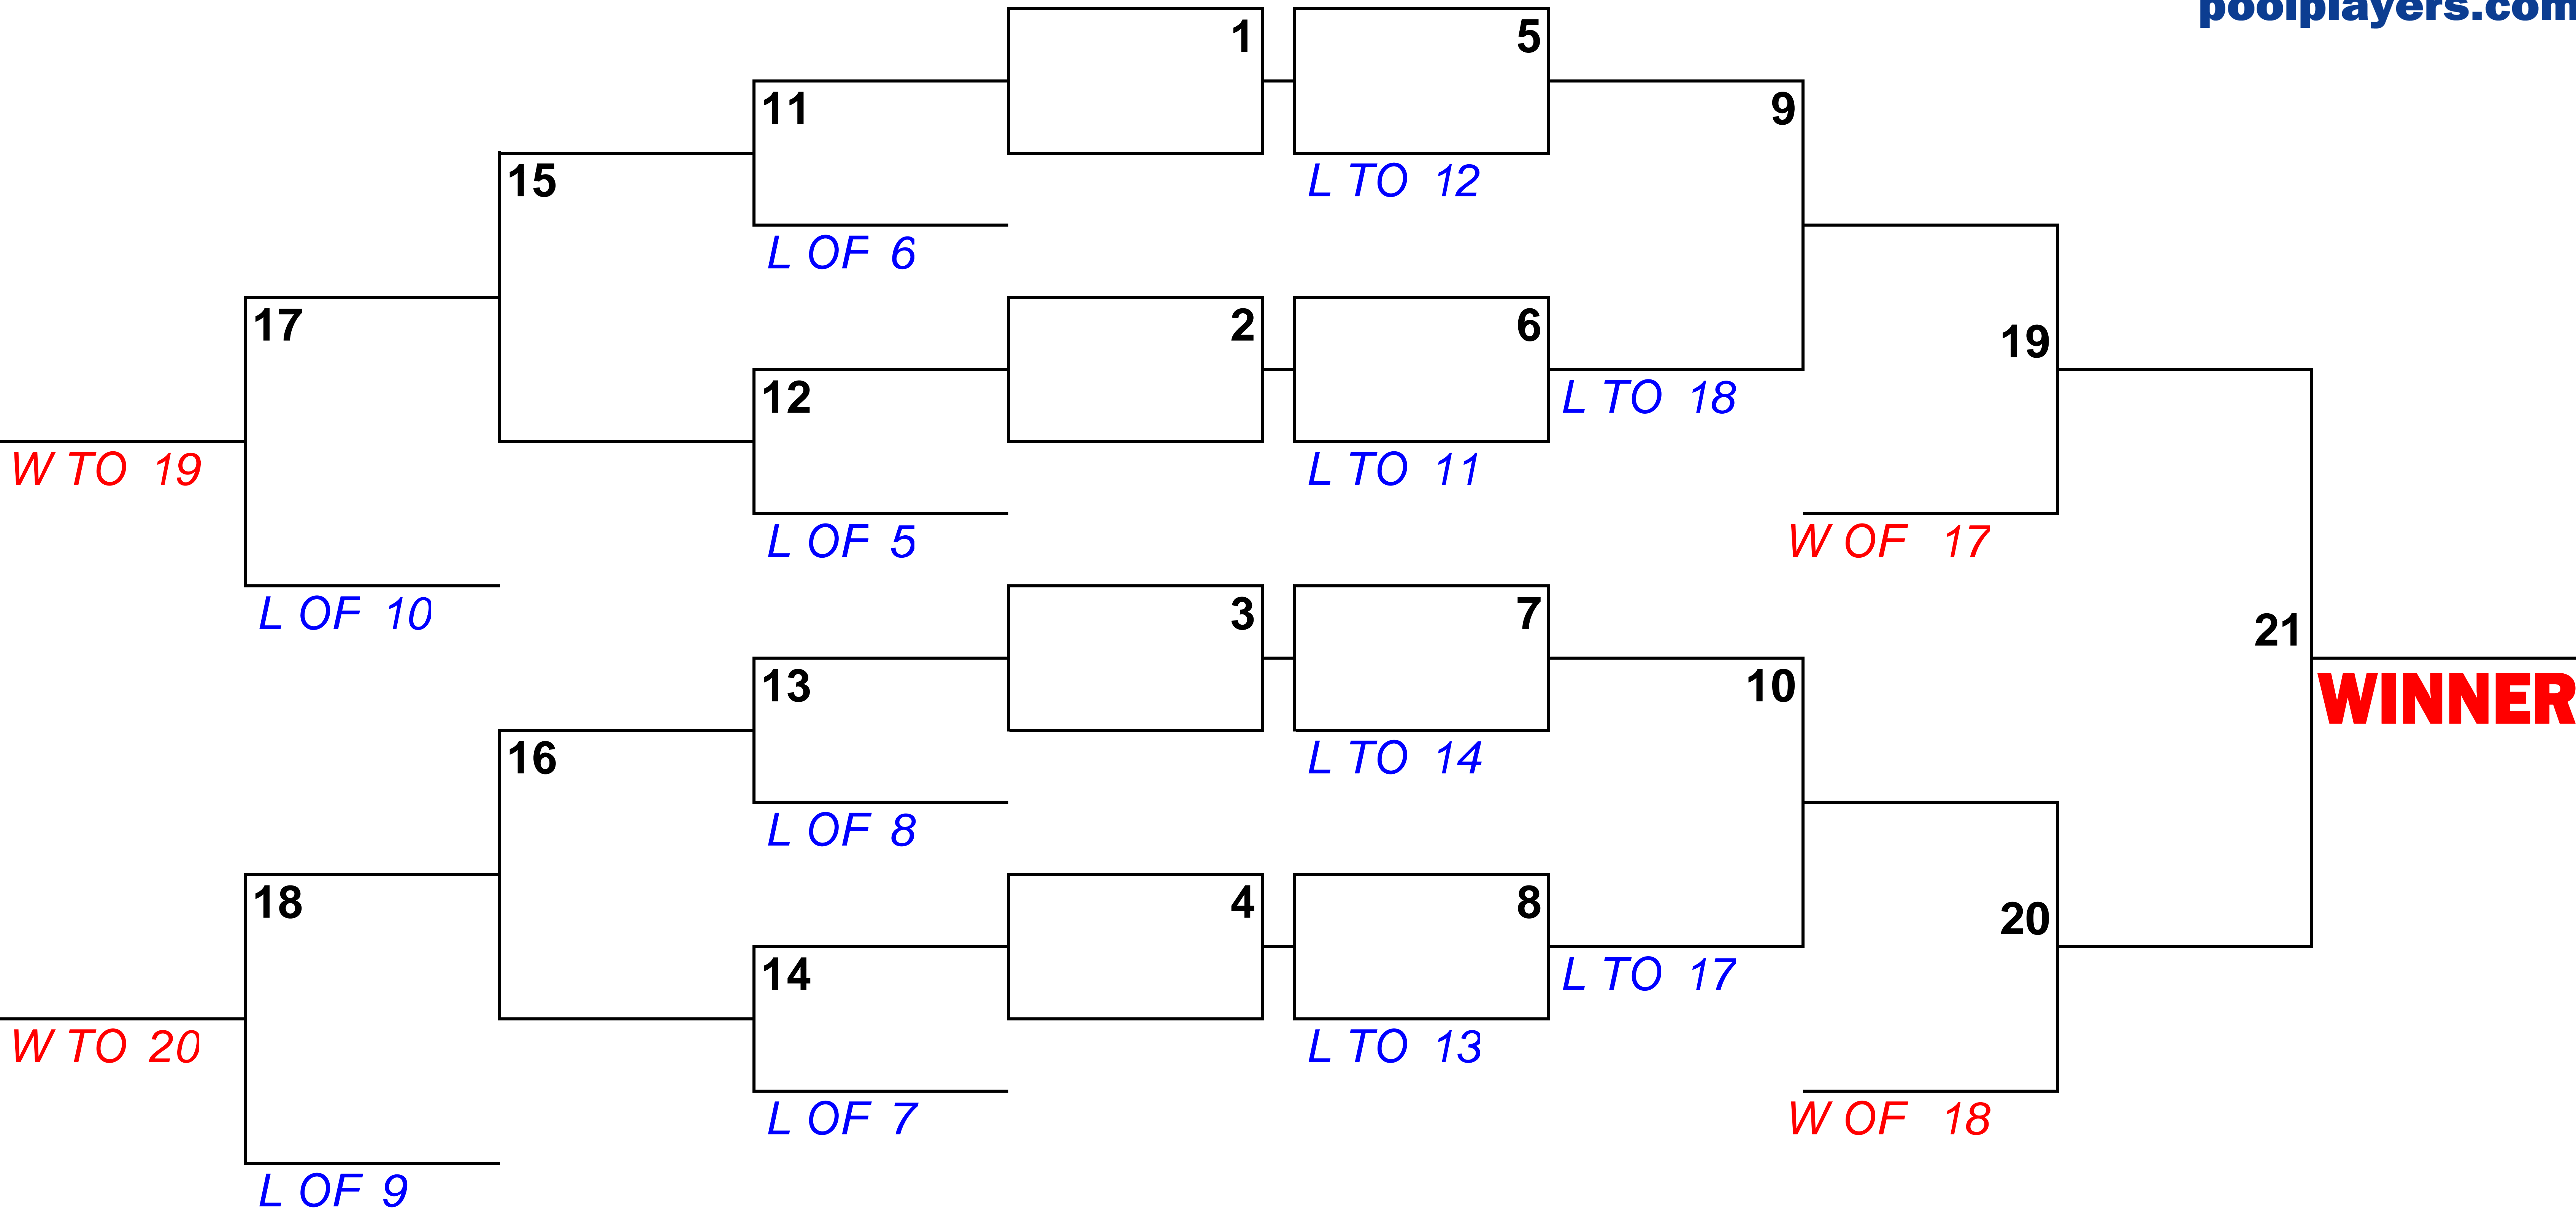

TOURNAMENT BRACKET

Modified-Single Elimination: 12-1