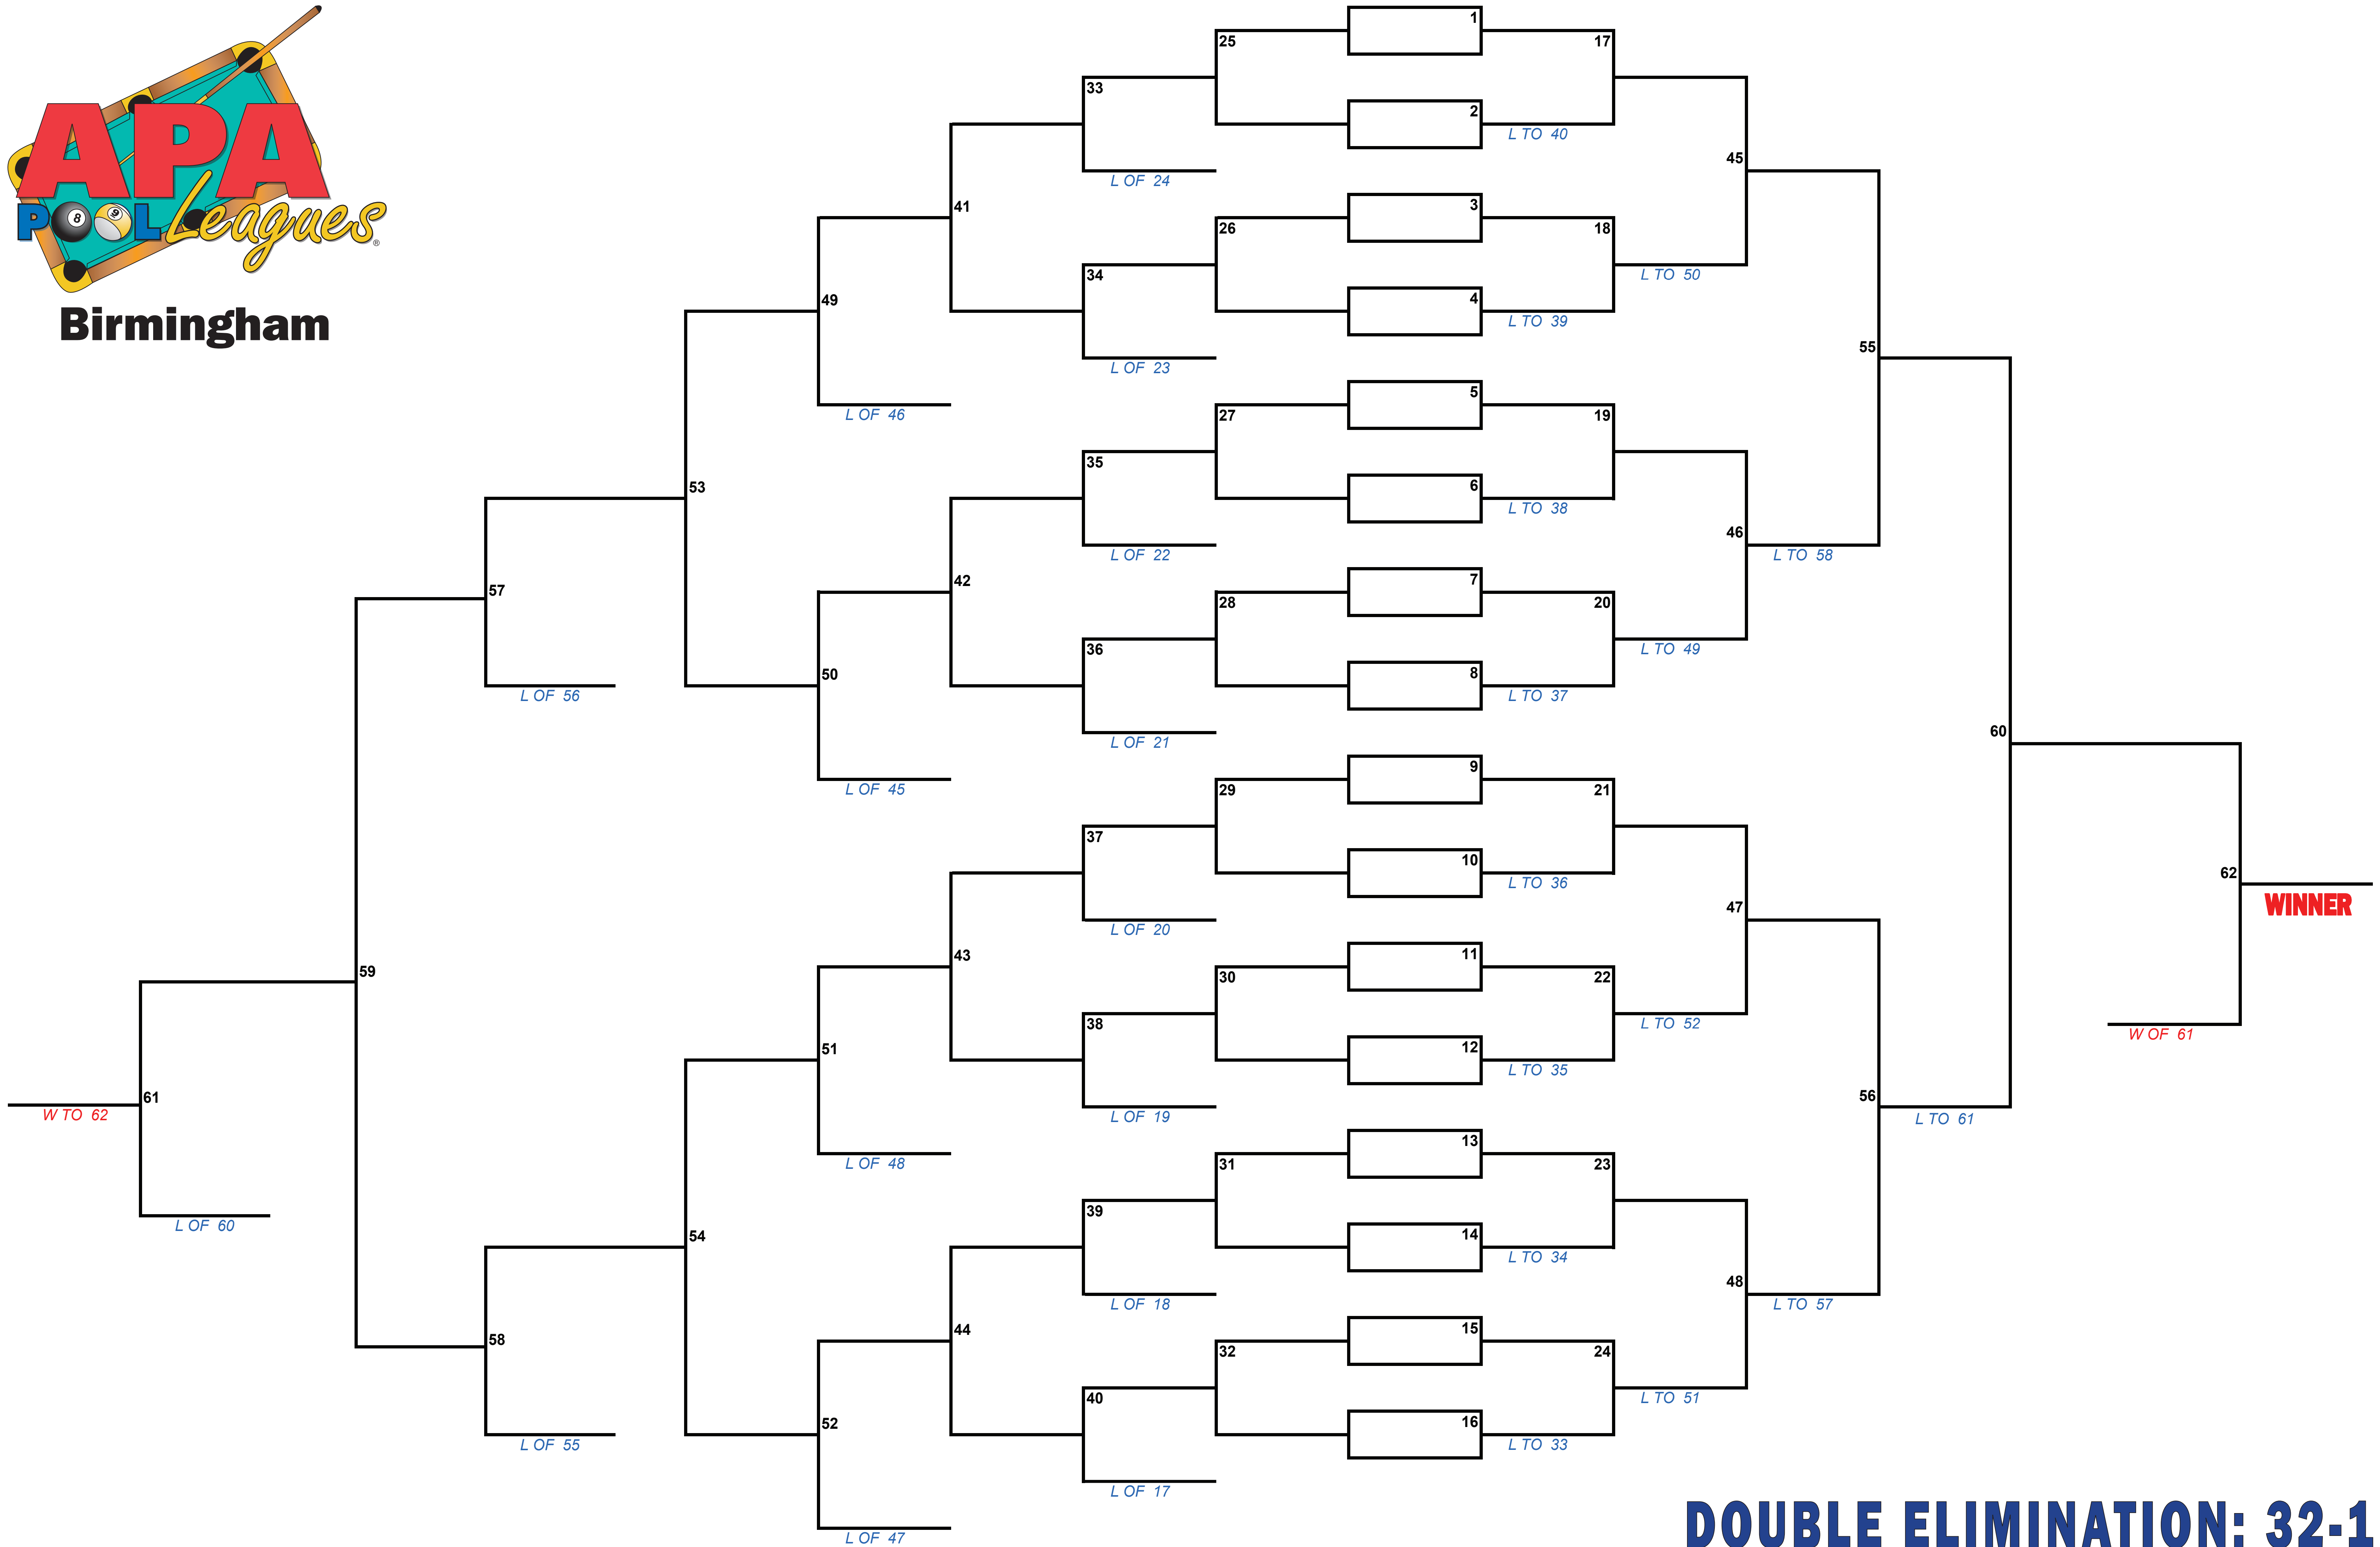

Birmingham

DOUBLE ELIMINATION: 32-1